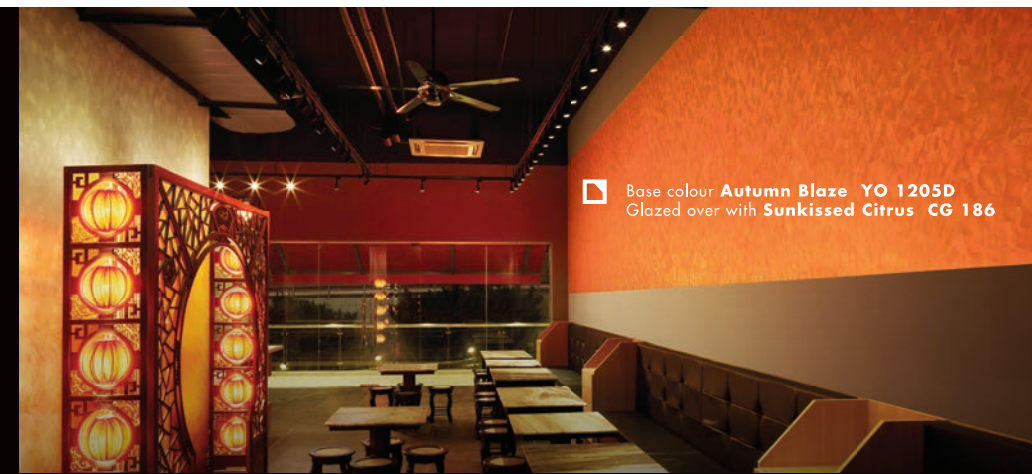

ENHANCER SERIES
CLOUD

Light, dreamy, breezy. CLOUD is a special finish of sophisticated semi-transparent colours with a tinge of pearl or gold.

MORE THAN JUST
SPECIAL EFFECTS

Momento® is also formulated with low VOC and contains no lead, mercury, chrome or heavy metals. It is recommended for interior walls.

- ✓ No Bubbling
- ✓ Long Lasting
- ✓ No Peeling
- ✓ Works Well with Uneven Walls